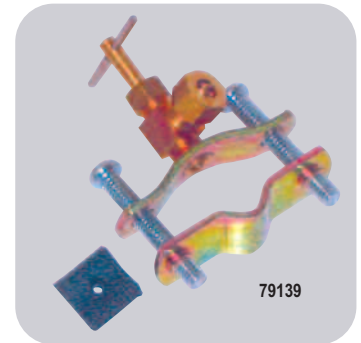

## MARS Pilot Burner Gas Lines

MARS pilot burner gas line is 6.5 ft of clean aluminum tubing with compression nuts and sleeves. Coiled and individually polybagged.

MARS NO.	DESCRIPTION	MARS PACK
79126	1/4" OD x 6.5' aluminum tubing	1

## MARS Heavy Duty PVC Braided Line Tubing

- 41°F (5°C) to 140°F (60°C)

MARS NO.	DESCRIPTION	WORKING PRESSURE	BURST PRESSURE	CASE QTY.
79045	1/4" ID - .407 OD	120 PSI	360 PSI	50 Feet
79046	3/8" ID - .532 OD	120 PSI	360 PSI	50 Feet
79047	1/2" ID - .673 OD	90 PSI	270 PSI	50 Feet
79048	5/8" ID - .822 OD	90 PSI	270 PSI	50 Feet
79049	3/4" ID - .986 OD	90 PSI	270 PSI	50 Feet
79050	7/8" ID - 1.111 OD	60 PSI	180 PSI	50 Feet

## MARS Saddle Valve

- Self-tapping
- Provides low volume water supply for a variety of appliances using 1/4" inlet tubes, with out the necessity of soldering, cutting pipe or drilling

MARS NO.	DESCRIPTION	CASE QTY.
79139	MARS saddle valve	1

## MARS Corrugated Condensate Drain Line

- Ideal for Ductless Mini-Split
- 5/8" Diameter, 20 Ft. Long
- Flexible Ivory
- Corrugated non-kink

MARS NO.	DESCRIPTION	MARS PACK
79127	5/8" Diameter x 20 ft long, Condensate Drain Line	1