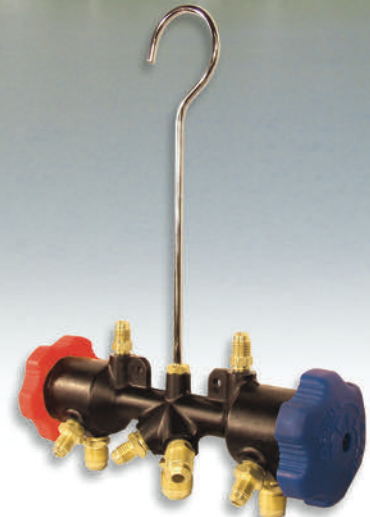

MEGA FLOW™

Vacuum Speed Kit

MGAKIT-V

MegaFlow Vacuum Speed Kit Contains

- 2 x 1/2" Hoses (MH120006EAK)
- 2 x 3/8" Hoses (MH380006EAB/EAR)
- 2 x 1/4" Valve Core Tools (MGAVCT)
- 1 Vacuum Manifold (MGAMAN-V)
- 2 x Vacuum Pump Connector Hoses

1/2" Bore Vacuum Manifold

- **Full 1/2" Flow:** Drastically increase speed and reduce evacuation times
- **Vacuum Tree:** 7 ports makes multiple simultaneous connections easy
- **Lightweight & Durable:** Manifold body forged from aircraft-grade aluminum

MGAMAN-V

Vacuum-Certified Refrigerant Hoses

- **Larger Interior Diameter:** Greater flow than standard hose
- **Vacuum-Certified:** Won't permeate or collapse in a vacuum

For MegaFlow Hose Part Numbers
Please See Page 24

MEGA FLOW™

Valve Core Tools

MGA VCT

Remove restrictive valve cores for high-speed recovery and evacuation

Available with 1/4" (Black) or 5/16" (Rose) system-side connection

Vacuum-Rated down to 20 microns

Double O-ring seal on ball valve handle for accurate "blank off" vacuum testing