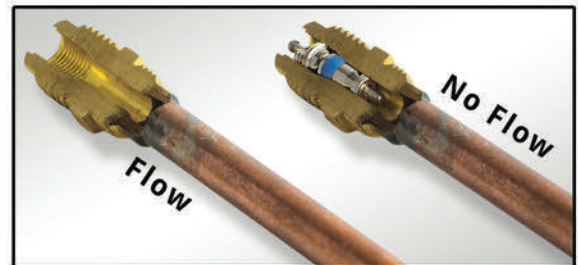

MEGA FLOW™

Valve Core Tools

MGA VCT

Remove restrictive valve cores for high-speed recovery and evacuation

Available with 1/4" (Black) or 5/16" (Rose) system-side connection

Vacuum-Rated down to 20 microns

Double O-ring seal on ball valve handle for accurate "blank off" vacuum testing

1/4" Side port for service gauges

Designed for high pressure refrigerants including R410a

MGA VCR

Why Remove Your Valve Cores?

Valve cores block up to 90% of the access port. Removing them maximizes flow and will *save hours on any job.*