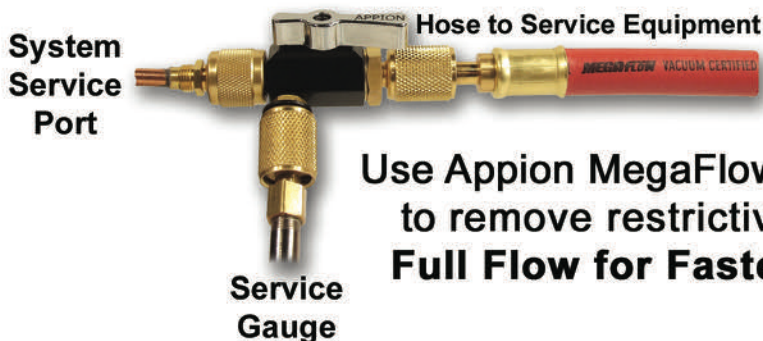

MEGA FLOW™

Valve Core Tools

MGA VCT

Remove restrictive valve cores for high-speed recovery and evacuation

Available with 1/4" (Black) or 5/16" (Rose) system-side connection

Vacuum-Rated down to 20 microns

Double O-ring seal on ball valve handle for accurate "blank off" vacuum testing

1/4" Side port for service gauges

Designed for high pressure refrigerants including R410a

MGA VCR

Why Remove Your Valve Cores?

Valve cores block up to 90% of the access port. Removing them maximizes flow and will *save hours on any job.*