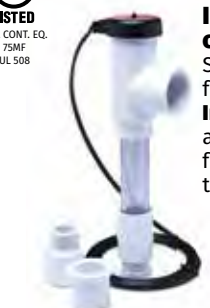

Inline primary/secondary overflow switch

Same as 225 with clear extension tube for visual indication. 10 per carton.

Includes: 1"x 3/4"x 1" tee, 3/4" male adaptor, 3/4" plug, 1"x 3/4" bushing, float switch assembly, extension tube, 72" cable.