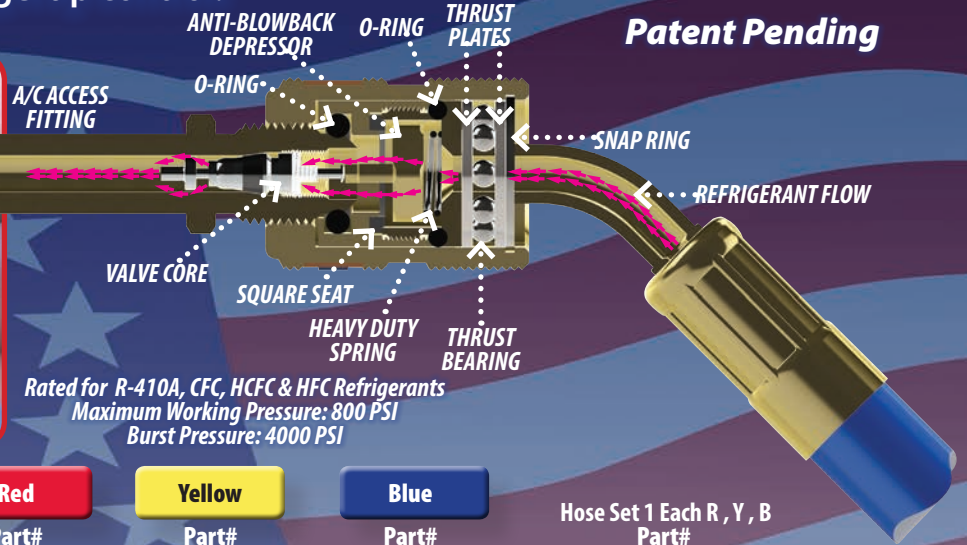

Premium flexible barrier hose with anti-blowback fittings

Soft Magic® Barrier Hose

FOR U.S. JOBS
UNIWELD EMPLOYS OVER 300 WORKERS

EZ Turn Anti-Blowback fitting has a thrust bearing that reduces friction so the service hose can be easily connected to the access fitting while under pressure. Compact design fits in tight work spaces. Deep square knurling and textured orange and blue band for easy fingertip control!

UNDER PRESSURE

RATED FOR R-410A
*2 YEAR WARRANTY

Rated for R-410A, CFC, HCFC & HFC Refrigerants
Maximum Working Pressure: 800 PSI
Burst Pressure: 4000 PSI

Patent Pending

	Length	Red Part#	Yellow Part#	Blue Part#	Hose Set 1 Each R, Y, B Part#
1/4" EZ TURN ANTI-BLOWBACK FITTING	36" 90cm	EZ3R	EZ3Y	EZ3B	EZ3HS
	60" 150cm	EZ5R	EZ5Y	EZ5B	EZ5HS
	72" 180cm	EZ6R	EZ6Y	EZ6B	EZ6HS
	25' 7.50m	EZ25R	EZ25Y	EZ25B	EZ5HDS Hose Set: [3] 5 ft. 1/4" Hoses and [1] 5 ft. 3/8" Hose
	50' 15.00m	EZ50R	EZ50Y	EZ50B	
R-410A Mini Split 5/16" EZ TURN ANTI-BLOWBACK FITTING (1/4" X 5/16")	36" 90cm	EZM3R	EZM3Y	EZM3B	
	60" 150cm	EZM5R	EZM5Y	EZM5B	
	72" 180cm	EZM6R	EZM6Y	EZM6B	

EZ TURN ANTI-BLOWBACK ADAPTORS

	Part#	Description	
1/4"	EZAB	Straight 1/4" M.F. x 1/4" F.F.	
	EZAB90	90° 1/4" M.F. x 1/4" F.F.	
5/16" R-410A Mini Split	EZABM	Straight 1/4" M.F. x 5/16" F.F.	
	EZABM90	90° 1/4" M.F. x 5/16" F.F.	
Replacement Parts	Part#	Description	
	EZHRK	Pkg. of (1) Spring • (1) Anti-Blowback Depressor (1) Square Seat • (2) O-Rings (1) Hose Gasket	