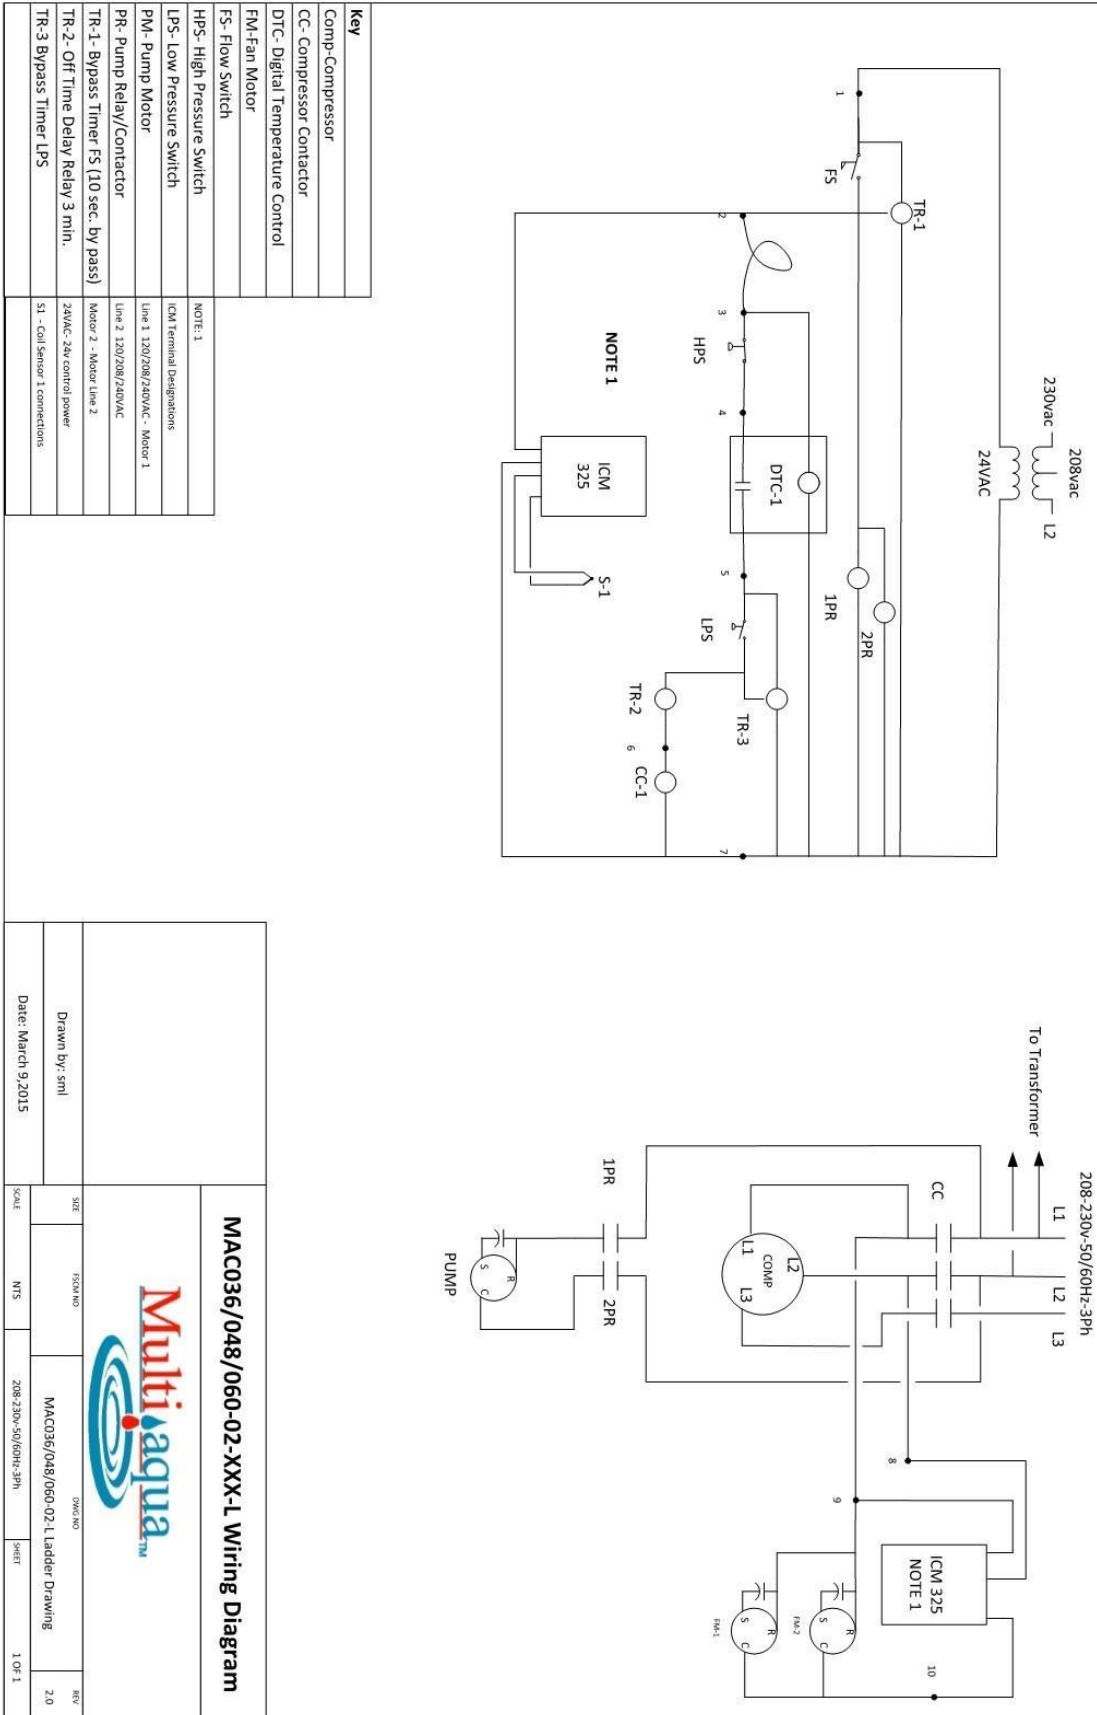

MAC060-02-L Wiring Diagram

These specifications are subject to change without notice.
Check www.multiaqua.com for the latest information.

MAC060-02-L Dimensional Drawing

MAC036, 048, 060 CERTIFIED DRAWING