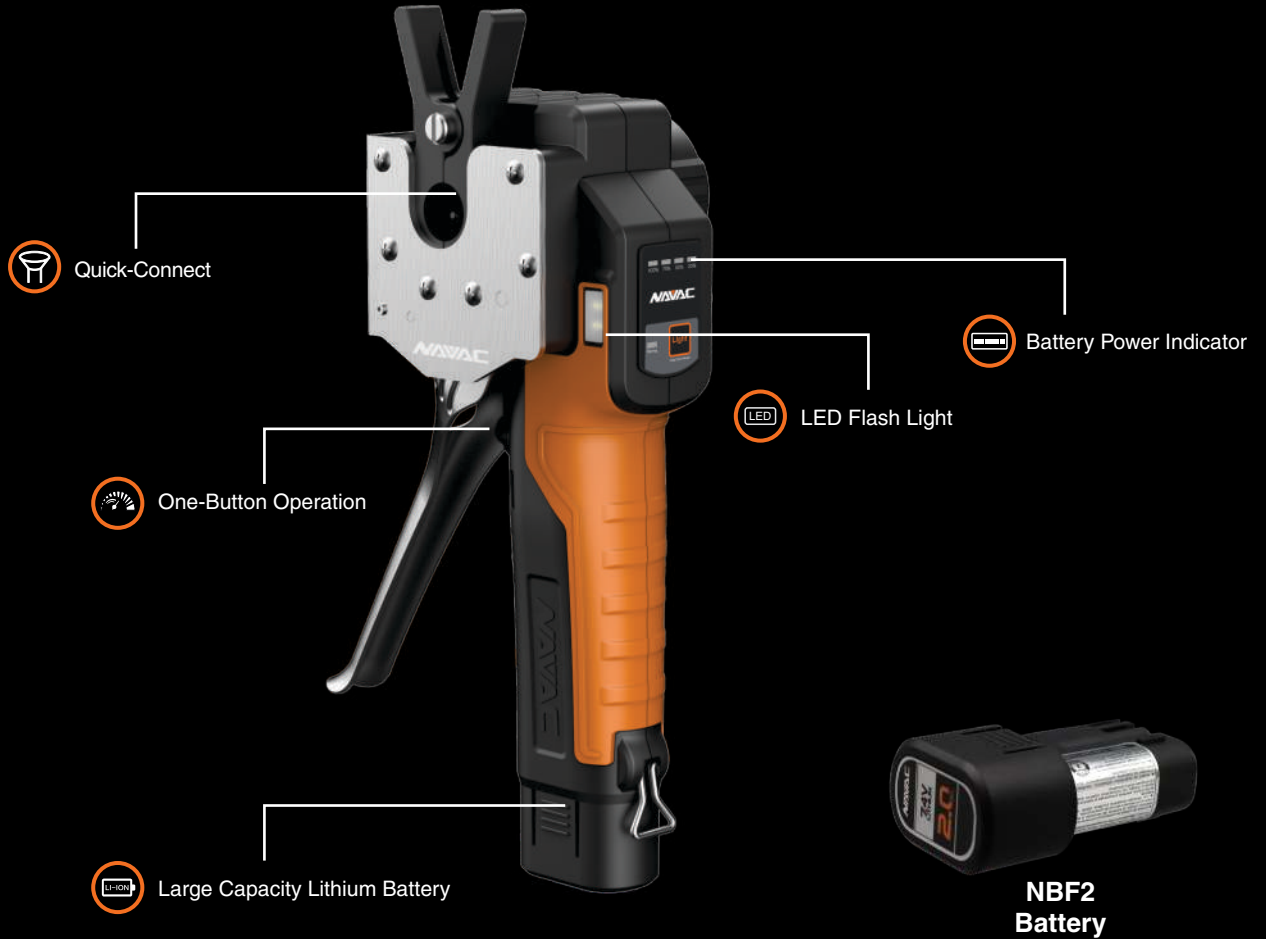

Empowering you to work smarter

BREAKFREE
CORDLESS SERIES

NEF6LM

Cordless Power Flaring Tool

Weighing less than three pounds, the new Model NEF6LM Power Flaring Tool produces precise, automatic flares in a fraction of the time compared to traditional flaring methods. NAVAC's new cordless flaring solution makes flaring faster and far simpler without sacrificing accuracy or consistency. Offering easy flare connectivity, it can create flares in five sizes, ranging from 1/4" to 3/4". Designed to perform reliably in harsh environments, the NEF6LM Cordless Power Flaring Tool is your ideal flaring solution for mini-split ACs and VRF systems.

Leading Technology, Superior Quality, Best Experience.
Empowering You to Work Smarter

NEF6LM Cordless Power Flaring Tool

Quick Accurate Flaring · Ultra Light

- Complete a flare in 15 seconds
- Over 100 flares per charge
- Quick charge in 30 minutes
- Ultra light at 2.9 lbs
- Quick connect with ready-to-use clamps
- 45° flaring for R410A
- Limit baffle assures precise flare depth
- Easy one-button operation
- Battery power indicator
- LED flash light
- Flare gauge included

①

②

③

④

⑤

Model	NEF6LM
Battery Type	7.4V 2Ah 14.8Wh
Tubing Type	Copper
Tube OD	1/4", 3/8", 1/2", 5/8", 3/4"
Weight	2.9 lbs (with battery)
Accessory	Carry Case, NFG1 Flare Gauge

2-YEAR WARRANTY